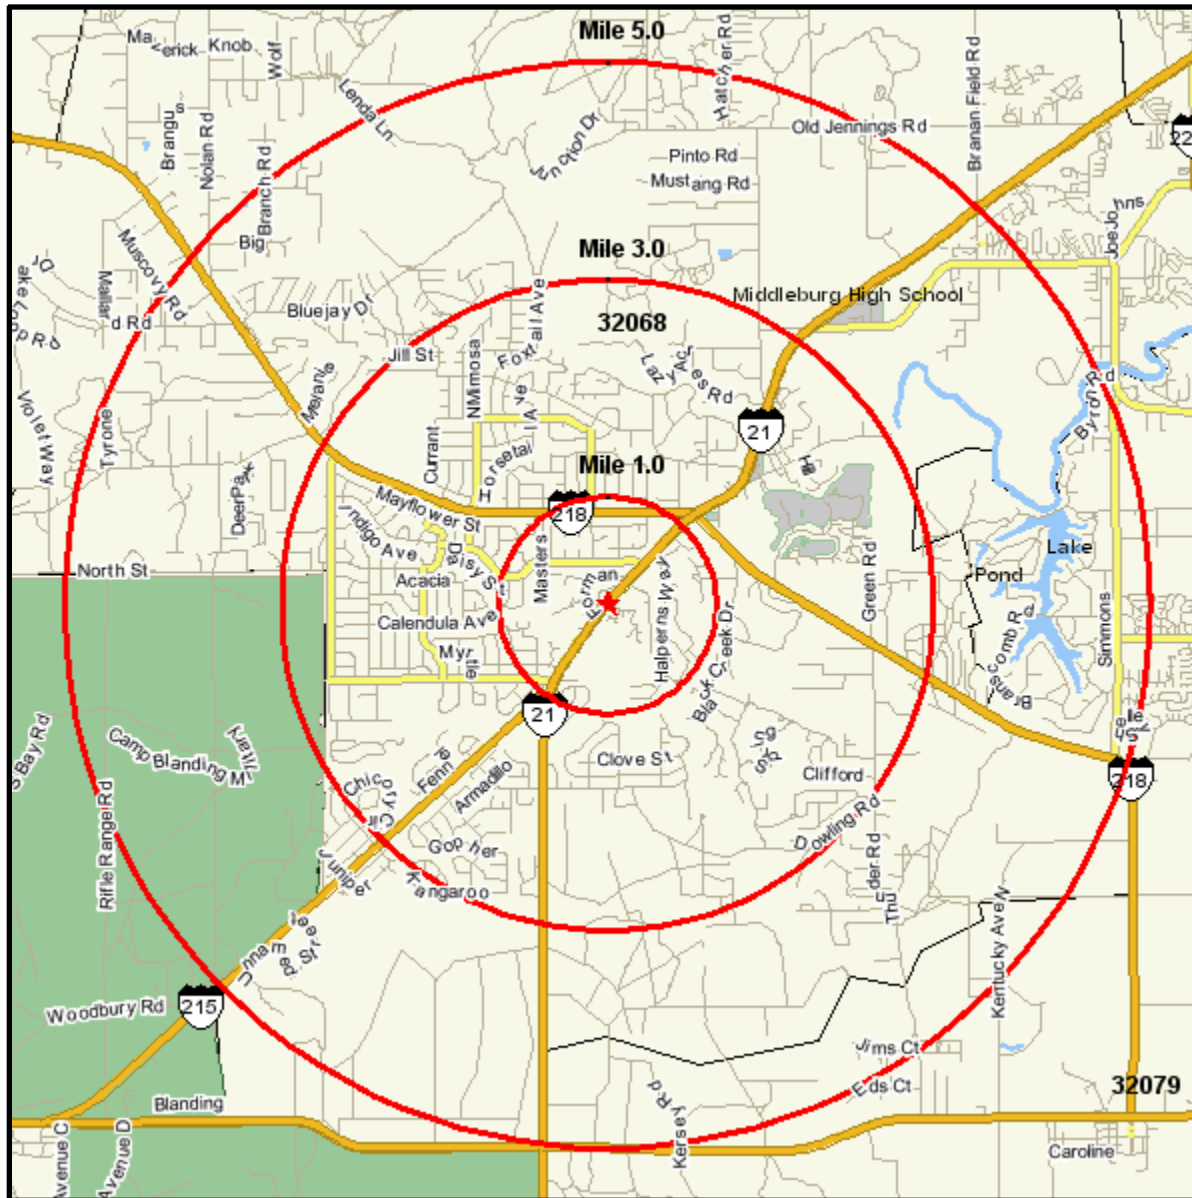

# Area Map

Prepared For: Heather Brock

Order #: 968911077  
Site: 01

2710 BLANDING BLVD  
MIDDLEBURG, FL 32068-5651  
Coord: 30.050541, -81.887738  
Radius - See Appendix for Details

# Area Map

Prepared For: Heather Brock

Order #: 968911077  
Site: 01

## Appendix: Area Listing

#### Radius Definition:

2710 BLANDING BLVD	Center Point:	30.050541	-81.887738
MIDDLEBURG, FL 32068-5651	Circle/Band:	0.00 -	1.00