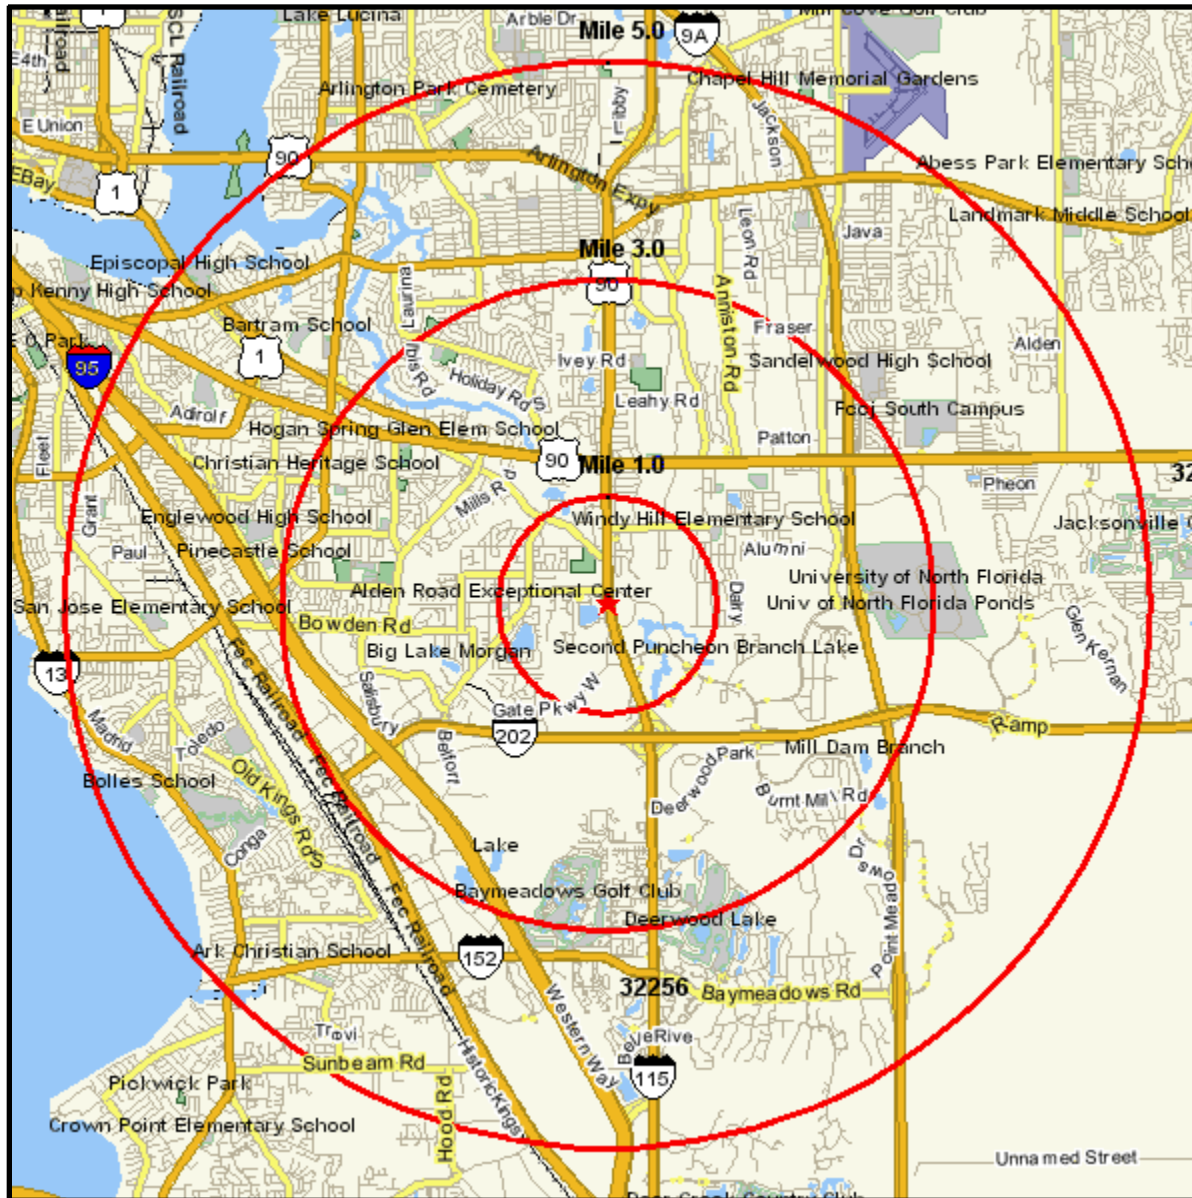

Area Map

Prepared For: Heather Brock

Order #: 968910781
Site: 01

4372 SOUTHSIDE BLVD
JACKSONVILLE, FL 32216-8501
Coord: 30.267620, -81.558912
Radius - See Appendix for Details

Area Map

Prepared For: Heather Brock

Order #: 968910781
Site: 01

Appendix: Area Listing

Area Name:

Type: Radius 1

Radius Definition:

4372 SOUTHSIDE BLVD	Center Point:	30.267620	-81.558912
JACKSONVILLE, FL 32216-8501	Circle/Band:	0.00 -	1.00

Area Name:

Type: Radius 2

Radius Definition:

4372 SOUTHSIDE BLVD	Center Point:	30.267620	-81.558912
JACKSONVILLE, FL 32216-8501	Circle/Band:	0.00 -	3.00

Area Name:

Type: Radius 3

Radius Definition:

4372 SOUTHSIDE BLVD	Center Point:	30.267620	-81.558912
JACKSONVILLE, FL 32216-8501	Circle/Band:	0.00 -	5.00