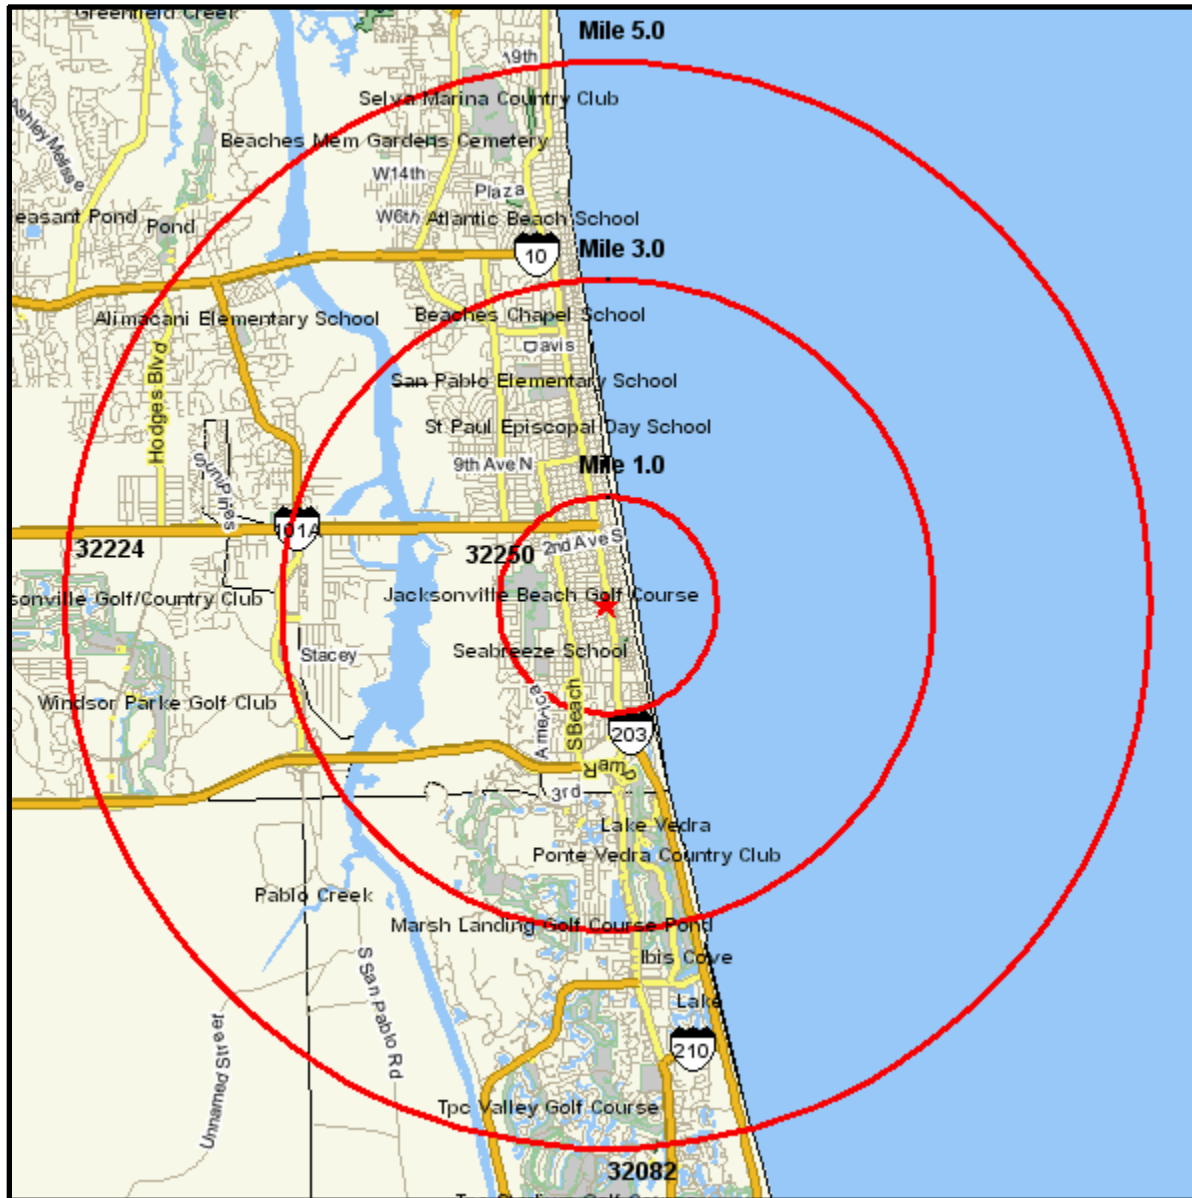

Area Map

Prepared For: Heather Brock

Order #: 968910775
Site: 01

1102 3RD ST S
JACKSONVILLE BEACH, FL 32250-6518
Coord: 30.277746, -81.389879
Radius - See Appendix for Details

Area Map

Prepared For: Heather Brock

Order #: 968910775
Site: 01

Appendix: Area Listing

Area Name:

Type: Radius 1

Radius Definition:

1102 3RD ST S	Center Point:	30.277746	-81.389879
JACKSONVILLE BEACH, FL 32250-6518	Circle/Band:	0.00 -	1.00

Area Name:

Type: Radius 2

Radius Definition:

1102 3RD ST S	Center Point:	30.277746	-81.389879
JACKSONVILLE BEACH, FL 32250-6518	Circle/Band:	0.00 -	3.00

Area Name:

Type: Radius 3

Radius Definition:

1102 3RD ST S	Center Point:	30.277746	-81.389879
JACKSONVILLE BEACH, FL 32250-6518	Circle/Band:	0.00 -	5.00