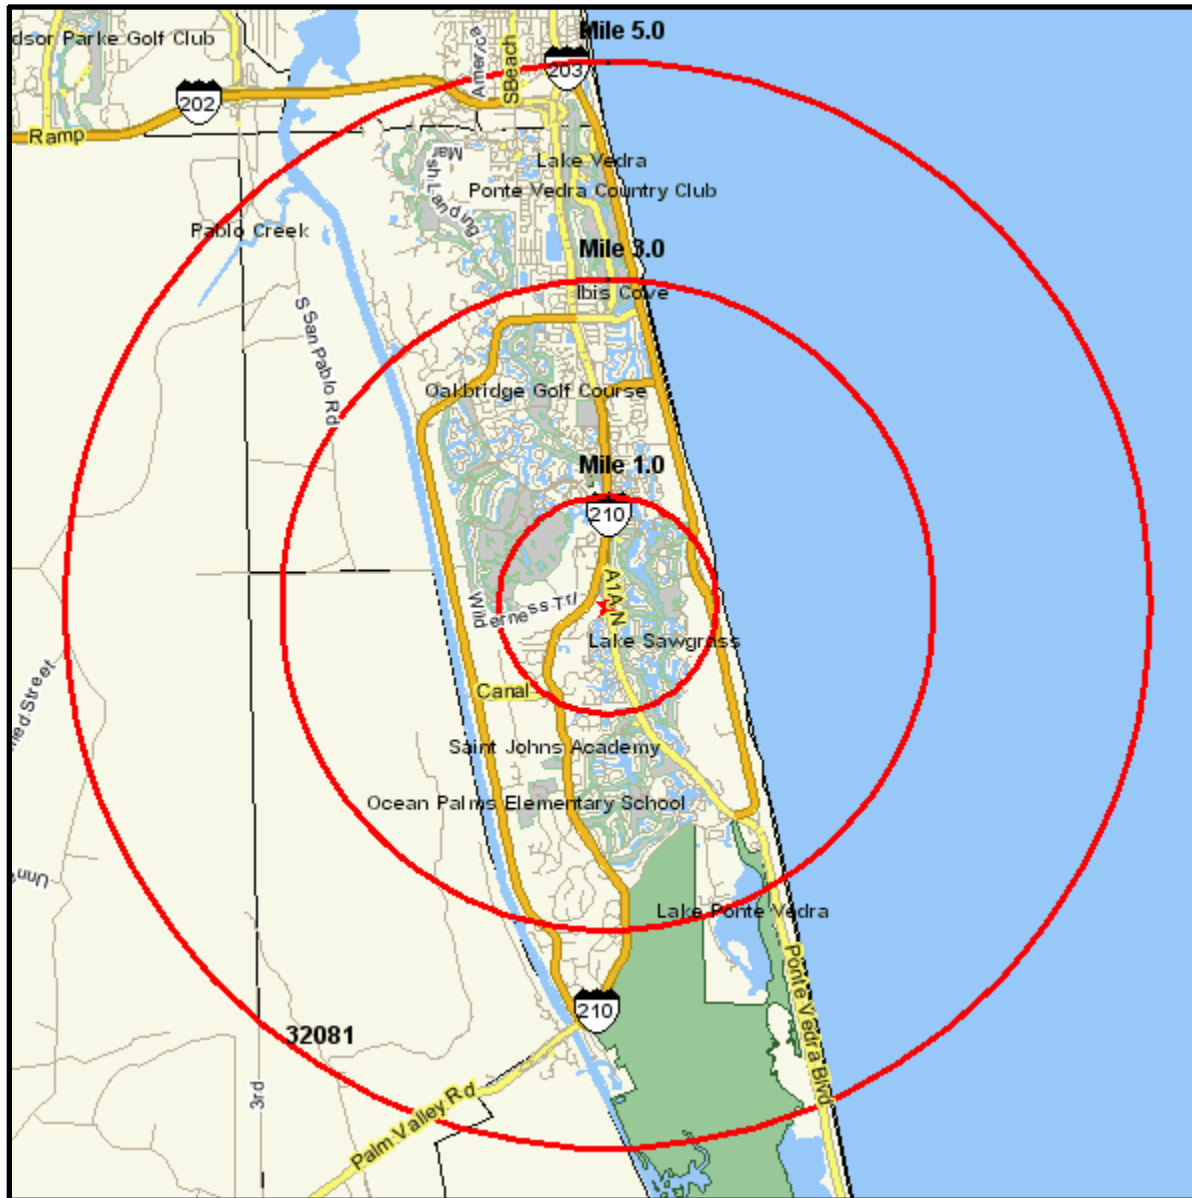

Area Map

Prepared For:

Order #: 968910740
Site: 01

886 A1A N
PONTE VEDRA BEACH, FL 32082-3291
Coord: 30.189154, -81.380046
Radius - See Appendix for Details

Area Map

Prepared For:

Order #: 968910740
Site: 01

Appendix: Area Listing

Area Name:

Type: Radius 1

Radius Definition:

886 A1A N	Center Point:	30.189154	-81.380046
PONTE VEDRA BEACH, FL 32082-3291	Circle/Band:	0.00 -	1.00

Area Name:

Type: Radius 2

Radius Definition:

886 A1A N	Center Point:	30.189154	-81.380046
PONTE VEDRA BEACH, FL 32082-3291	Circle/Band:	0.00 -	3.00

Area Name:

Type: Radius 3

Radius Definition:

886 A1A N	Center Point:	30.189154	-81.380046
PONTE VEDRA BEACH, FL 32082-3291	Circle/Band:	0.00 -	5.00