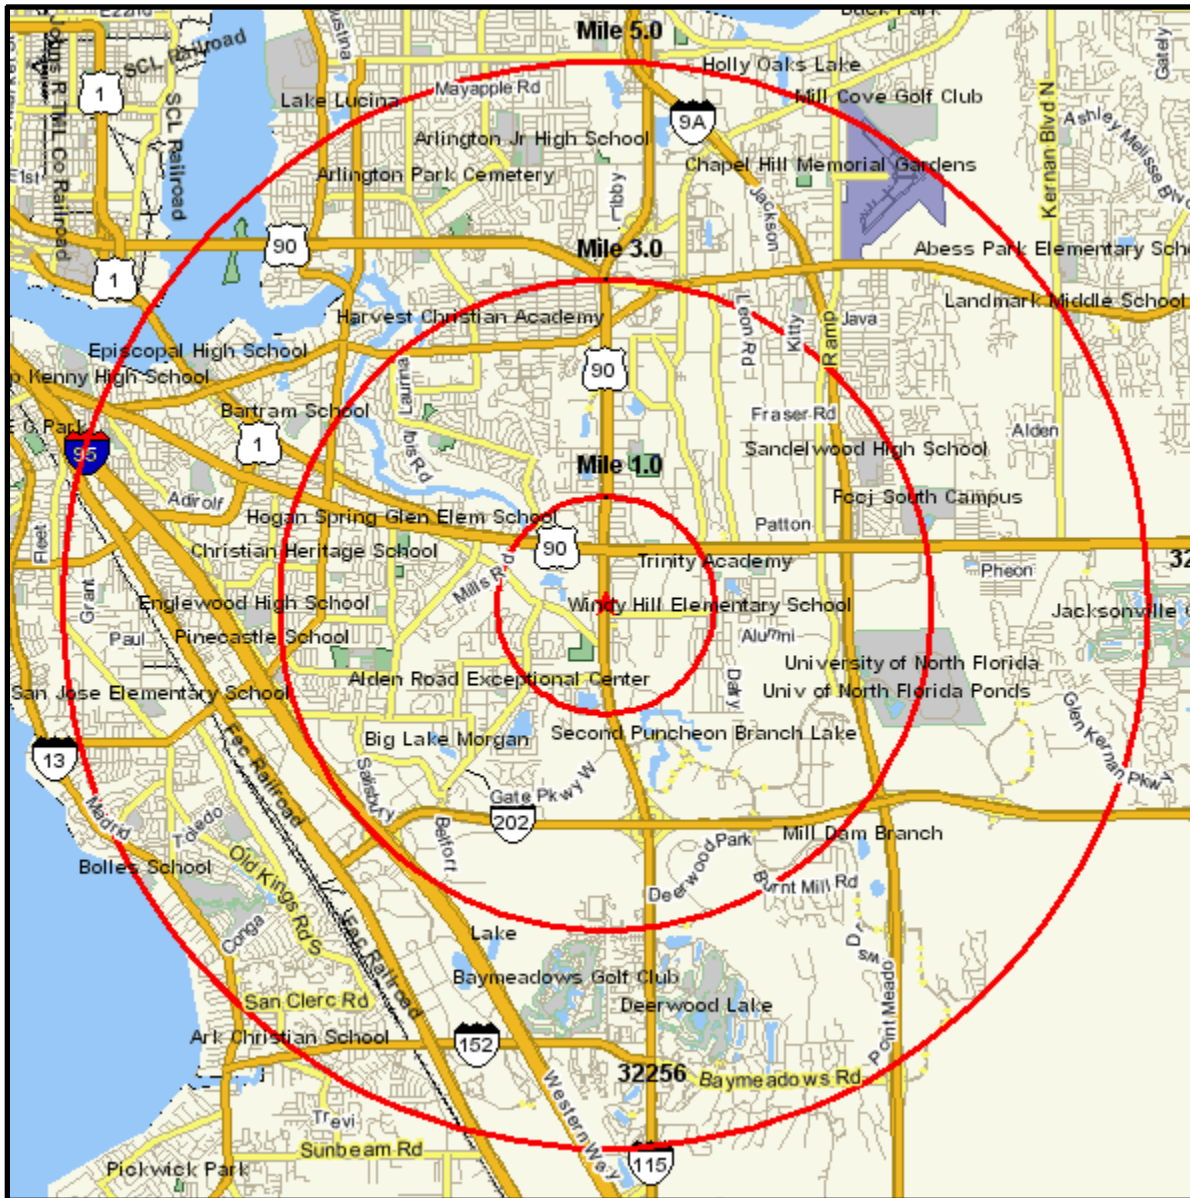

# Area Map

Prepared For: Heather Brock

Order #: 968911104  
Site: 01

3733 SOUTHSIDE BLVD  
JACKSONVILLE, FL 32216-4684  
Coord: 30.279166, -81.558848  
Radius - See Appendix for Details

## Appendix: Area Listing

#### Radius Definition:

3733 SOUTHSIDE BLVD	Center Point:	30.279166	-81.558848
JACKSONVILLE, FL 32216-4684	Circle/Band:	0.00 -	1.00

#### Radius Definition:

3733 SOUTHSIDE BLVD	Center Point:	30.279166	-81.558848
JACKSONVILLE, FL 32216-4684	Circle/Band:	0.00 -	5.00